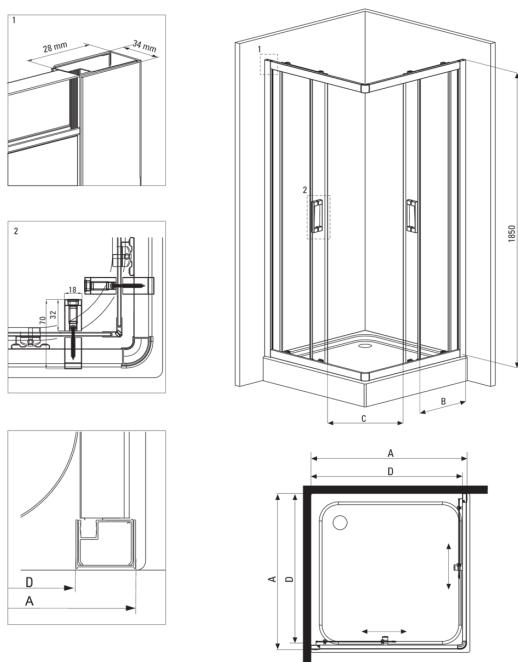

FUNKIA

Shower cabin, square

Product code: KYC_641K

EAN: 5908212008799

Color: chrome

Warranty [years]: 2

Showe cabin

Shape	square
Width [mm]	900
Length [mm]	900
Height [mm]	1850
Glass thickness [mm]	5
Glass finish	frosted

Features:

- Only the best materials, the quality of which has been confirmed by laboratory tests
- Safe and durable tempered glass
- Bottom rollers allow for the door detachment and easier product care
- Covering of assembly elements
- Possibility to install the cabin without a shower tray, directly on the tiles
- Dedicated cleaning agent, safe for cleaned surfaces
- Profiles leveling the curvature of the walls
- Resistance to impacts, chemicals and stains in accordance with PN-EN 14428+A1:2008 norm, confirmed by tests of the Institute of Ceramics and Building Materials
- Enclosure sold without the tray

Model	Size	A (mm)	B (mm)	C (mm)	D (mm)
KYC X42K	800x800	785-795	338	385	755
KYC X41K	900x900	885-895	388	465	855