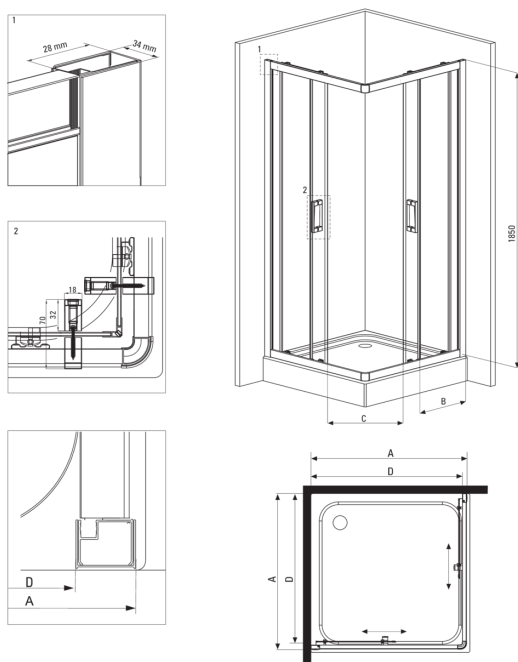

FUNKIA

Shower cabin, square

Product code: KYC_442K

EAN: 5908212008737

Color: chrome

Warranty [years]: 2

Showe cabin

Shape	square
Width [mm]	800
Length [mm]	800
Height [mm]	1850
Glass thickness [mm]	5
Glass finish	graphite

Features:

- Only the best materials, the quality of which has been confirmed by laboratory tests
- Safe and durable tempered glass
- Bottom rollers allow for the door detachment and easier product care
- Covering of assembly elements
- Possibility to install the cabin without a shower tray, directly on the tiles
- Dedicated cleaning agent, safe for cleaned surfaces
- Profiles leveling the curvature of the walls
- Resistance to impacts, chemicals and stains in accordance with PN-EN 14428+A1:2008 norm, confirmed by tests of the Institute of Ceramics and Building Materials
- Enclosure sold without the tray

Model	Size	A (mm)	B (mm)	C (mm)	D (mm)
KYC X42K	800x800	785-795	338	385	755
KYC X41K	900x900	885-895	388	465	855