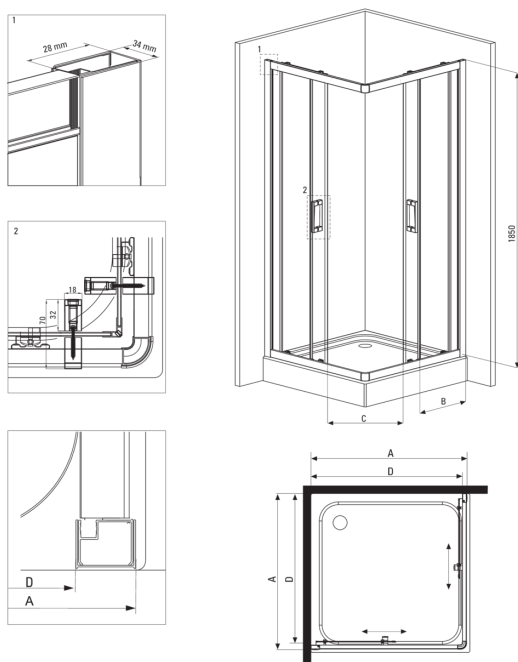

## Shower cabin, square

**Product code:** KYC\_441K

**EAN:** 5908212008751

**Color:** chrome

**Warranty [years]:** 2

### Showe cabin

Shape	square
Width [mm]	900
Length [mm]	900
Height [mm]	1850
Glass thickness [mm]	5
Glass finish	graphite

### Features:

- Only the best materials, the quality of which has been confirmed by laboratory tests
- Safe and durable tempered glass
- Bottom rollers allow for the door detachment and easier product care
- Covering of assembly elements
- Possibility to install the cabin without a shower tray, directly on the tiles
- Dedicated cleaning agent, safe for cleaned surfaces
- Profiles leveling the curvature of the walls
- Resistance to impacts, chemicals and stains in accordance with PN-EN 14428+A1:2008 norm, confirmed by tests of the Institute of Ceramics and Building Materials
- Enclosure sold without the tray

Model	Size	A (mm)	B (mm)	C (mm)	D (mm)
KYC X42K	800x800	785-795	338	385	755
KYC X41K	900x900	885-895	388	465	855