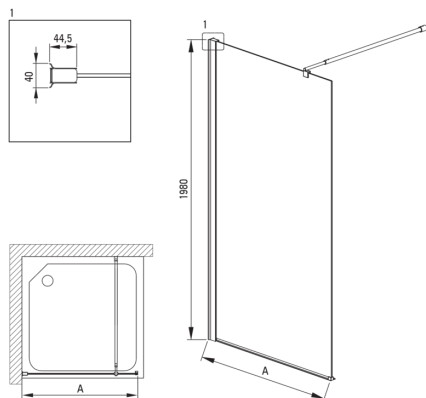

#### Kabine

širina [mm]	600
višina [mm]	2000
debelina stekla [mm]	6
steklen finiř	transparenten
premaz Active Cover	Ja

Model	Size [mm]	A [mm]
KTS_X83P	300x1980	250-270
KTS_X84P	400x1980	350-370
KTS_X85P	500x1980	450-470
KTS_X86P	600x1980	550-570
KTS_X37P	700x1980	650-670
KTS_X38P	800x1980	750-770
KTS_X39P	900x1980	850-870
KTS_X30P	1000x1980	950-970
KTS_X31P	1100x1980	1050-1070
KTS_X32P	1200x1980	1150-1170
KTS_X34P	1400x1980	1350-1370