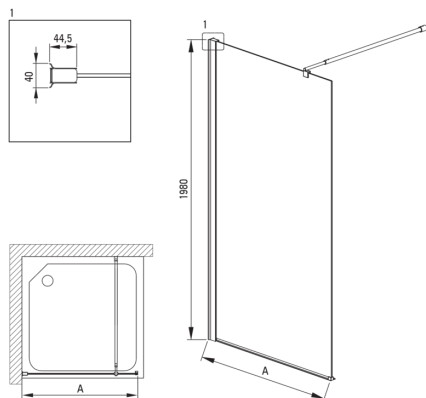

### Cabine

Lățime [mm]	600
Înălțime [mm]	2000
Grosime sticlă [mm]	6
Finisaj sticlă	transparent
Active cover	Da

Model	Size [mm]	A [mm]
KTS_X83P	300x1980	250-270
KTS_X84P	400x1980	350-370
KTS_X85P	500x1980	450-470
KTS_X86P	600x1980	550-570
KTS_X37P	700x1980	650-670
KTS_X38P	800x1980	750-770
KTS_X39P	900x1980	850-870
KTS_X30P	1000x1980	950-970
KTS_X31P	1100x1980	1050-1070
KTS_X32P	1200x1980	1150-1170
KTS_X34P	1400x1980	1350-1370