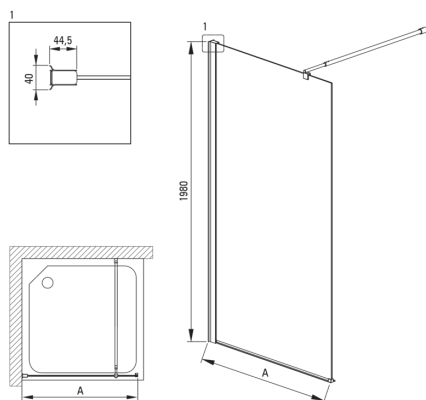

KERRIA PLUS

Parete doccia / walk-in, Sistema Kerria Plus

Codice prodotto: KTS_N86P

EAN: 5907650841623

Colore: nero

Garanzia [anni]: 2

Cabine

Larghezza [mm]	600
Altezza [mm]	2000
Spessore del vetro [mm]	6
Finitura in vetro	trasparente
Rivestimento attivo	Sì

Model	Size [mm]	A [mm]
KTS_X83P	300x1980	250-270
KTS_X84P	400x1980	350-370
KTS_X85P	500x1980	450-470
KTS_X86P	600x1980	550-570
KTS_X37P	700x1980	650-670
KTS_X38P	800x1980	750-770
KTS_X39P	900x1980	850-870
KTS_X30P	1000x1980	950-970
KTS_X31P	1100x1980	1050-1070
KTS_X32P	1200x1980	1150-1170
KTS_X34P	1400x1980	1350-1370