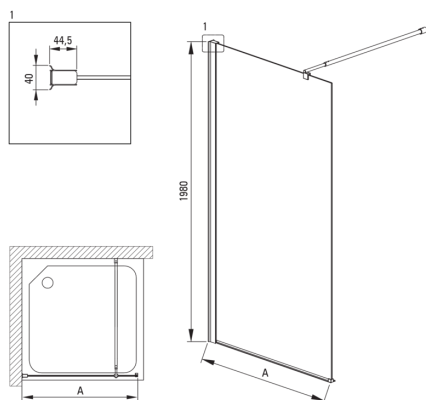

### Cabines

Largeur [mm]	600
Hauteur [mm]	2000
Épaisseur du verre [mm]	6
Finition verre	transparent
Couverture active	Oui

Model	Size [mm]	A [mm]
KTS_X83P	300x1980	250-270
KTS_X84P	400x1980	350-370
KTS_X85P	500x1980	450-470
KTS_X86P	600x1980	550-570
KTS_X37P	700x1980	650-670
KTS_X38P	800x1980	750-770
KTS_X39P	900x1980	850-870
KTS_X30P	1000x1980	950-970
KTS_X31P	1100x1980	1050-1070
KTS_X32P	1200x1980	1150-1170
KTS_X34P	1400x1980	1350-1370