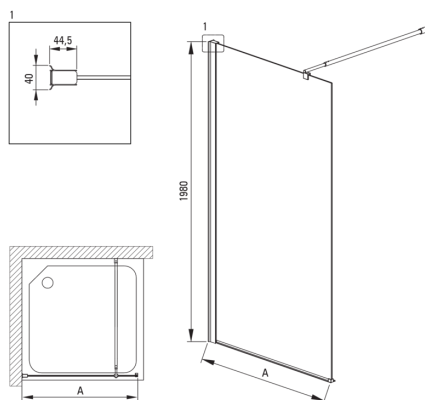

KERRIA PLUS

Shower wall / walk-in, Kerria Plus system

Product code: KTS_N86P

EAN: 5907650841623

Color: nero

Warranty [years]: 2

Showe cabin

Width [mm]	600
Height [mm]	2000
Glass thickness [mm]	6
Glass finish	transparent
Active cover	Yes

Features:

- Only the best materials, the quality of which has been confirmed by laboratory tests
- Possibility to install the cabin without a shower tray, directly on the tiles
- Active Cover coating
- Dedicated to Active Cover surfaces
- Profiles leveling the curvature of the walls
- The railings give the structure rigidity
- TOTALWHITE transparent glass
- Safe and durable tempered glass
- Dedicated cleaning agent, safe for cleaned surfaces
- Resistance to impacts, chemicals and stains in accordance with PN-EN 14428+A1:2008 norm, confirmed by tests of the Institute of Ceramics and Building Materials

Model	Size [mm]	A [mm]
KTS_X83P	300x1980	250-270
KTS_X84P	400x1980	350-370
KTS_X85P	500x1980	450-470
KTS_X86P	600x1980	550-570
KTS_X37P	700x1980	650-670
KTS_X38P	800x1980	750-770
KTS_X39P	900x1980	850-870
KTS_X30P	1000x1980	950-970
KTS_X31P	1100x1980	1050-1070
KTS_X32P	1200x1980	1150-1170
KTS_X34P	1400x1980	1350-1370