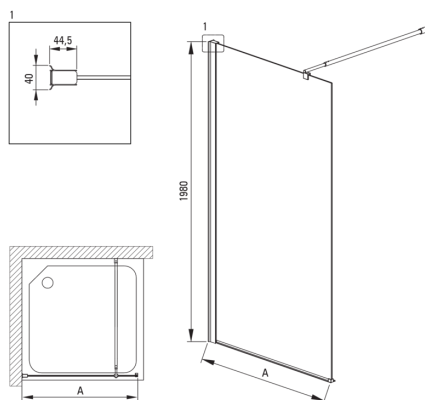

### Cabines

Largeur [mm]	500
Hauteur [mm]	2000
Épaisseur du verre [mm]	6
Finition verre	transparent
Couverture active	Oui

Model	Size [mm]	A [mm]
KTS_X83P	300x1980	250-270
KTS_X84P	400x1980	350-370
KTS_X85P	500x1980	450-470
KTS_X86P	600x1980	550-570
KTS_X37P	700x1980	650-670
KTS_X38P	800x1980	750-770
KTS_X39P	900x1980	850-870
KTS_X30P	1000x1980	950-970
KTS_X31P	1100x1980	1050-1070
KTS_X32P	1200x1980	1150-1170
KTS_X34P	1400x1980	1350-1370