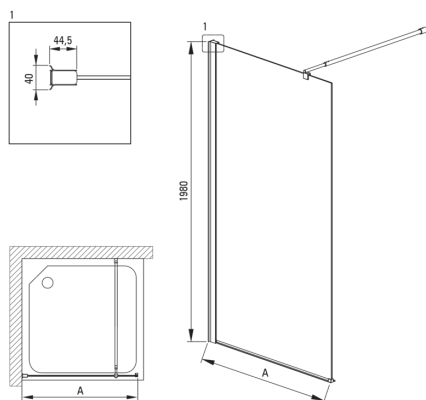

### Cabine

Lățime [mm]	300
Înălțime [mm]	2000
Grosime sticlă [mm]	6
Finisaj sticlă	transparent
Active cover	Da

Model	Size [mm]	A [mm]
KTS_X83P	300x1980	250-270
KTS_X84P	400x1980	350-370
KTS_X85P	500x1980	450-470
KTS_X86P	600x1980	550-570
KTS_X37P	700x1980	650-670
KTS_X38P	800x1980	750-770
KTS_X39P	900x1980	850-870
KTS_X30P	1000x1980	950-970
KTS_X31P	1100x1980	1050-1070
KTS_X32P	1200x1980	1150-1170
KTS_X34P	1400x1980	1350-1370