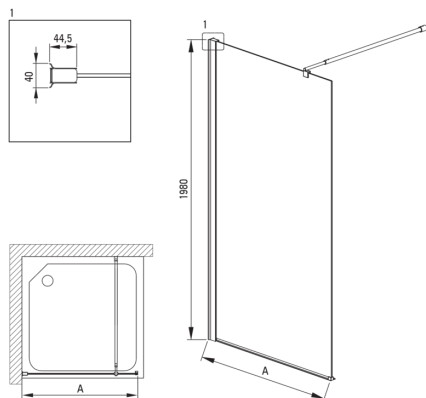

#### Kabine

širina [mm]	900
višina [mm]	2000
debelina stekla [mm]	6
steklen finiř	transparenten
premaz Active Cover	Ja

Model	Size [mm]	A [mm]
KTS_XB3P	300x1980	250-270
KTS_XB4P	400x1980	350-370
KTS_XB5P	500x1980	450-470
KTS_XB6P	600x1980	550-570
KTS_X37P	700x1980	650-670
KTS_X38P	800x1980	750-770
KTS_X39P	900x1980	850-870
KTS_X30P	1000x1980	950-970
KTS_X31P	1100x1980	1050-1070
KTS_X32P	1200x1980	1150-1170
KTS_X34P	1400x1980	1350-1370