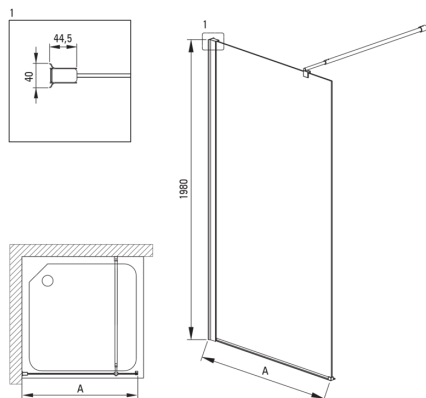

## Perete/paravan de duș, Sistem Keria Plus

Codul produsului: KTS\_N39P

EAN: 5908212087534

Culoarea: nero

Garanție [ani]: 2

Model	Size [mm]	A [mm]
KTS_X83P	300x1980	250-270
KTS_X84P	400x1980	350-370
KTS_X85P	500x1980	450-470
KTS_X86P	600x1980	550-570
KTS_X37P	700x1980	650-670
KTS_X38P	800x1980	750-770
KTS_X39P	900x1980	850-870
KTS_X30P	1000x1980	950-970
KTS_X31P	1100x1980	1050-1070
KTS_X32P	1200x1980	1150-1170
KTS_X34P	1400x1980	1350-1370

### Cabine

Lățime [mm]	900
Înălțime [mm]	2000
Grosime sticlă [mm]	6
Finisaj sticlă	transparent
Active cover	Da