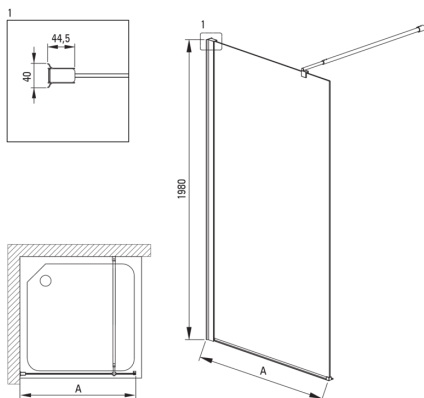

KERRIA PLUS

Parete doccia / walk-in, Sistema Kerria Plus

Codice prodotto: KTS_N39P

EAN: 5908212087534

Colore: nero

Garanzia [anni]: 2

Cabine

Larghezza [mm]	900
Altezza [mm]	2000
Spessore del vetro [mm]	6
Finitura in vetro	trasparente
Rivestimento attivo	Sì

Model	Size [mm]	A [mm]
KTS_X83P	300x1980	250-270
KTS_X84P	400x1980	350-370
KTS_X85P	500x1980	450-470
KTS_X86P	600x1980	550-570
KTS_X37P	700x1980	650-670
KTS_X38P	800x1980	750-770
KTS_X39P	900x1980	850-870
KTS_X30P	1000x1980	950-970
KTS_X31P	1100x1980	1050-1070
KTS_X32P	1200x1980	1150-1170
KTS_X34P	1400x1980	1350-1370