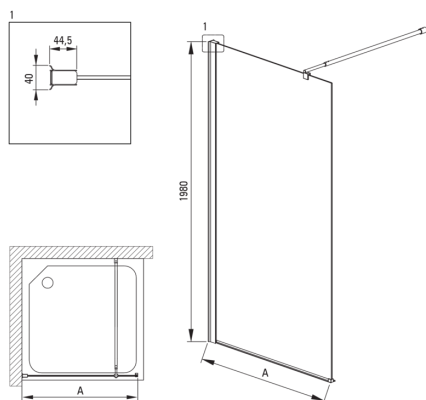

## Shower wall / walk-in, Kerria Plus system

Product code: KTS\_N34P

EAN: 5907650821366

Color: nero

Warranty [years]: 2

### Showe cabin

Width [mm]	1400
Height [mm]	2000
Glass thickness [mm]	6
Glass finish	transparent
Active cover	Yes

Model	Size [mm]	A [mm]
KTS_X83P	300x1980	250-270
KTS_X84P	400x1980	350-370
KTS_X85P	500x1980	450-470
KTS_X86P	600x1980	550-570
KTS_X37P	700x1980	650-670
KTS_X38P	800x1980	750-770
KTS_X39P	900x1980	850-870
KTS_X30P	1000x1980	950-970
KTS_X31P	1100x1980	1050-1070
KTS_X32P	1200x1980	1150-1170
KTS_X34P	1400x1980	1350-1370