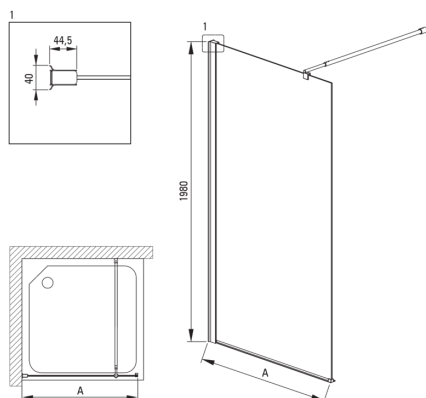

## Parete doccia / walk-in, Sistema Kerria Plus

Codice prodotto: KTS\_N32P

EAN: 5907650810667

Colore: nero

Garanzia [anni]: 2

### Cabine

Larghezza [mm]	1200
Altezza [mm]	2000
Spessore del vetro [mm]	6
Finitura in vetro	trasparente
Rivestimento attivo	Sì

Model	Size [mm]	A [mm]
KTS_X83P	300x1980	250-270
KTS_X84P	400x1980	350-370
KTS_X85P	500x1980	450-470
KTS_X86P	600x1980	550-570
KTS_X37P	700x1980	650-670
KTS_X38P	800x1980	750-770
KTS_X39P	900x1980	850-870
KTS_X30P	1000x1980	950-970
KTS_X31P	1100x1980	1050-1070
KTS_X32P	1200x1980	1150-1170
KTS_X34P	1400x1980	1350-1370