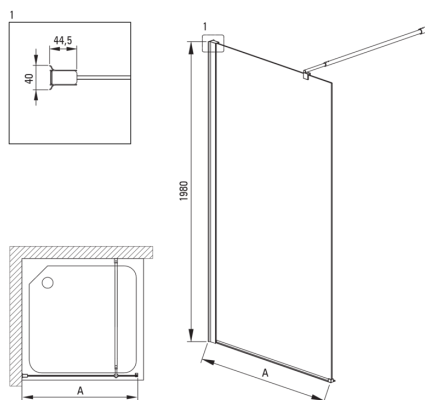

KERRIA PLUS

Shower wall / walk-in, Kerria Plus system

Product code: KTS_N31P

EAN: 5907650810636

Color: nero

Warranty [years]: 2

Showe cabin

| | |
|----------------------|-------------|
| Width [mm] | 1100 |
| Height [mm] | 2000 |
| Glass thickness [mm] | 6 |
| Glass finish | transparent |
| Active cover | Yes |

Features:

- Only the best materials, the quality of which has been confirmed by laboratory tests
- Possibility to install the cabin without a shower tray, directly on the tiles
- Hydrophobic Active-Cover coating that makes it easier for water to run off the glass
- Covering of assembly elements
- TOTALWHITE transparent glass
- Profiles leveling the curvature of the walls
- Dedicated cleaning agent, safe for cleaned surfaces
- Dedicated to Active Cover surfaces
- Safe and durable tempered glass
- Resistance to impacts, chemicals and stains in accordance with PN-EN 14428+A1:2008 norm, confirmed by tests of the Institute of Ceramics and Building Materials

| Model | Size [mm] | A [mm] |
|----------|-----------|-----------|
| KTS_X83P | 300x1980 | 250-270 |
| KTS_X84P | 400x1980 | 350-370 |
| KTS_X85P | 500x1980 | 450-470 |
| KTS_X86P | 600x1980 | 550-570 |
| KTS_X37P | 700x1980 | 650-670 |
| KTS_X38P | 800x1980 | 750-770 |
| KTS_X39P | 900x1980 | 850-870 |
| KTS_X30P | 1000x1980 | 950-970 |
| KTS_X31P | 1100x1980 | 1050-1070 |
| KTS_X32P | 1200x1980 | 1150-1170 |
| KTS_X34P | 1400x1980 | 1350-1370 |