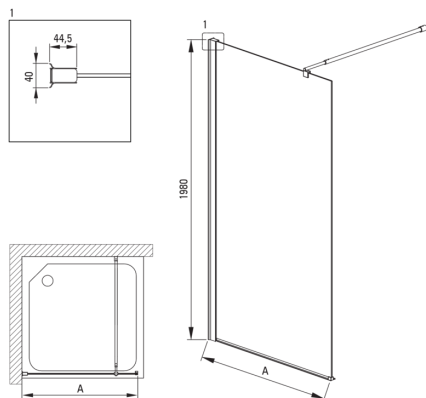

## Perete/paravan de duș, Sistem Keria Plus

Codul produsului: KTS\_N30P

EAN: 5908212087510

Culoarea: nero

Garanție [ani]: 2

Model	Size [mm]	A [mm]
KTS_X83P	300x1980	250-270
KTS_X84P	400x1980	350-370
KTS_X85P	500x1980	450-470
KTS_X86P	600x1980	550-570
KTS_X37P	700x1980	650-670
KTS_X38P	800x1980	750-770
KTS_X39P	900x1980	850-870
KTS_X30P	1000x1980	950-970
KTS_X31P	1100x1980	1050-1070
KTS_X32P	1200x1980	1150-1170
KTS_X34P	1400x1980	1350-1370

### Cabine

Lățime [mm]	1000
Înălțime [mm]	2000
Grosime sticlă [mm]	6
Finisaj sticlă	transparent
Active cover	Da