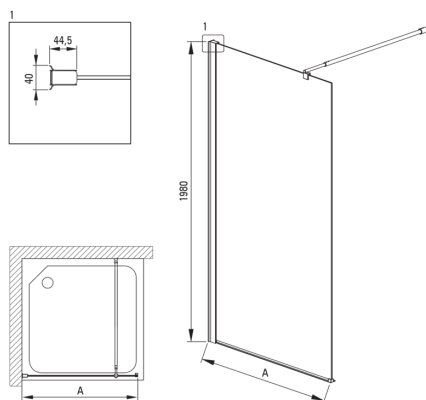

| | |
|--------------------------------|---------------|
| Szerokość [mm] | 1000 |
| Wysokość [mm] | 2000 |
| Grubość szkła hartowanego [mm] | 6 |
| Wykończenie szkła | transparentne |
| Powłoka Active Cover | Tak |

| Model | Size [mm] | A [mm] |
|----------|-----------|-----------|
| KTS_X83P | 300x1980 | 250-270 |
| KTS_X84P | 400x1980 | 350-370 |
| KTS_X85P | 500x1980 | 450-470 |
| KTS_X86P | 600x1980 | 550-570 |
| KTS_X37P | 700x1980 | 650-670 |
| KTS_X38P | 800x1980 | 750-770 |
| KTS_X39P | 900x1980 | 850-870 |
| KTS_X30P | 1000x1980 | 950-970 |
| KTS_X31P | 1100x1980 | 1050-1070 |
| KTS_X32P | 1200x1980 | 1150-1170 |
| KTS_X34P | 1400x1980 | 1350-1370 |