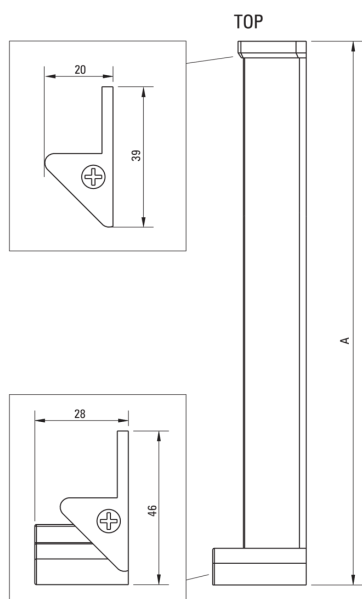

KERRIA PLUS

Profile for recessed door, Kerria Plus system

Product code: KTS_N00X

EAN: 5908212087664

Color: nero

Warranty [years]: 2

Shower door

Height [mm]

2000

Features:

- Only the best materials, the quality of which has been confirmed by laboratory tests
- Dedicated cleaning agent, safe for cleaned surfaces

Model	Size	A (mm)
KTS000X	1980	1983