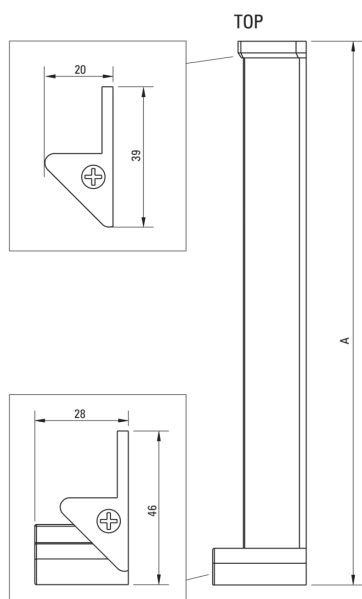

KERRIA PLUS

Profile for recessed door, Kerria Plus system

Product code: KTS_N00X

EAN: 5908212087664

Color: nero

Warranty [years]: 2

Shower door

Height [mm] 2000

Features:

- Only the best materials, the quality of which has been confirmed by laboratory tests
- Dedicated cleaning agent, safe for cleaned surfaces

Model	Size	A (mm)
KTS000X	1980	1983