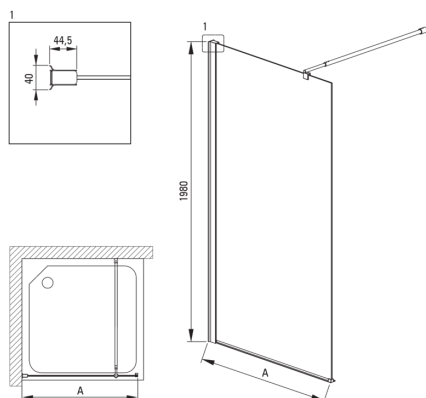

KERRIA PLUS

Parete doccia / walk-in, Sistema Kerria Plus

Codice prodotto: KTS_086P

EAN: 5907650841616

Colore: cromo

Garanzia [anni]: 2

Cabine

Larghezza [mm]	600
Altezza [mm]	2000
Spessore del vetro [mm]	6
Finitura in vetro	trasparente
Rivestimento attivo	Sì

Model	Size [mm]	A [mm]
KTS_X83P	300x1980	250-270
KTS_X84P	400x1980	350-370
KTS_X85P	500x1980	450-470
KTS_X86P	600x1980	550-570
KTS_X37P	700x1980	650-670
KTS_X38P	800x1980	750-770
KTS_X39P	900x1980	850-870
KTS_X30P	1000x1980	950-970
KTS_X31P	1100x1980	1050-1070
KTS_X32P	1200x1980	1150-1170
KTS_X34P	1400x1980	1350-1370