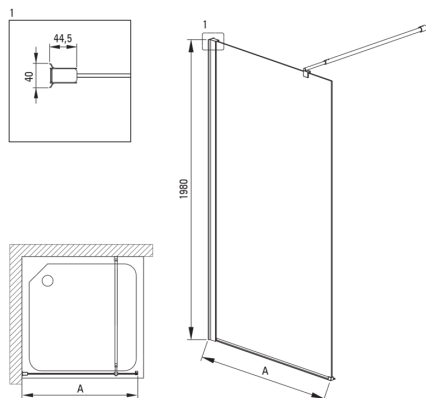

### Cabine

Lățime [mm]	500
Înălțime [mm]	2000
Grosime sticlă [mm]	6
Finisaj sticlă	transparent
Active cover	Da

Model	Size [mm]	A [mm]
KTS_X83P	300x1980	250-270
KTS_X84P	400x1980	350-370
KTS_X85P	500x1980	450-470
KTS_X86P	600x1980	550-570
KTS_X37P	700x1980	650-670
KTS_X38P	800x1980	750-770
KTS_X39P	900x1980	850-870
KTS_X30P	1000x1980	950-970
KTS_X31P	1100x1980	1050-1070
KTS_X32P	1200x1980	1150-1170
KTS_X34P	1400x1980	1350-1370