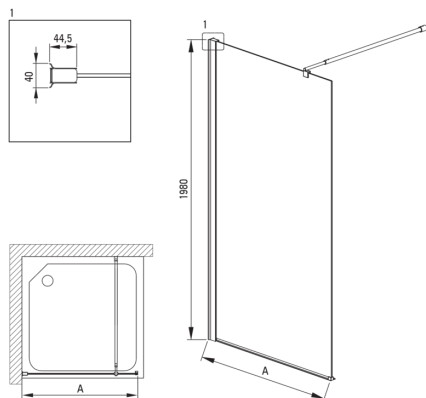

KERRIA PLUS

Parete doccia / walk-in, Sistema Kerria Plus

Codice prodotto: KTS_085P

EAN: 5907650841579

Colore: cromo

Garanzia [anni]: 2

Cabine

Larghezza [mm]	500
Altezza [mm]	2000
Spessore del vetro [mm]	6
Finitura in vetro	trasparente
Rivestimento attivo	Sì

Model	Size [mm]	A [mm]
KTS_X83P	300x1980	250-270
KTS_X84P	400x1980	350-370
KTS_X85P	500x1980	450-470
KTS_X86P	600x1980	550-570
KTS_X37P	700x1980	650-670
KTS_X38P	800x1980	750-770
KTS_X39P	900x1980	850-870
KTS_X30P	1000x1980	950-970
KTS_X31P	1100x1980	1050-1070
KTS_X32P	1200x1980	1150-1170
KTS_X34P	1400x1980	1350-1370