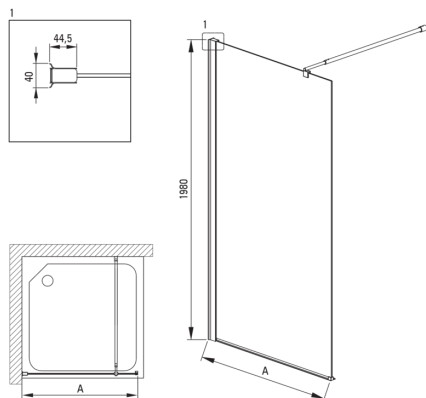

### Cabine

Lățime [mm]	400
Înălțime [mm]	2000
Grosime sticlă [mm]	6
Finisaj sticlă	transparent
Active cover	Da

Model	Size [mm]	A [mm]
KTS_X83P	300x1980	250-270
KTS_X84P	400x1980	350-370
KTS_X85P	500x1980	450-470
KTS_X86P	600x1980	550-570
KTS_X37P	700x1980	650-670
KTS_X38P	800x1980	750-770
KTS_X39P	900x1980	850-870
KTS_X30P	1000x1980	950-970
KTS_X31P	1100x1980	1050-1070
KTS_X32P	1200x1980	1150-1170
KTS_X34P	1400x1980	1350-1370