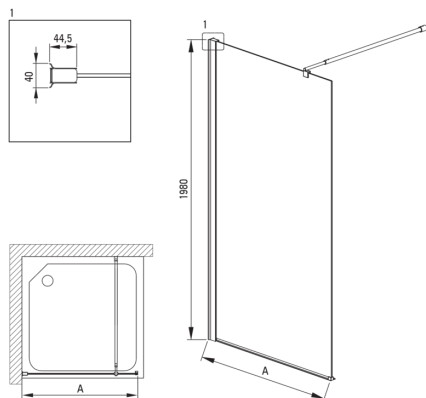

### Cabine

Lățime [mm]	300
Înălțime [mm]	2000
Grosime sticlă [mm]	6
Finisaj sticlă	transparent
Active cover	Da

Model	Size [mm]	A [mm]
KTS_X83P	300x1980	250-270
KTS_X84P	400x1980	350-370
KTS_X85P	500x1980	450-470
KTS_X86P	600x1980	550-570
KTS_X37P	700x1980	650-670
KTS_X38P	800x1980	750-770
KTS_X39P	900x1980	850-870
KTS_X30P	1000x1980	950-970
KTS_X31P	1100x1980	1050-1070
KTS_X32P	1200x1980	1150-1170
KTS_X34P	1400x1980	1350-1370