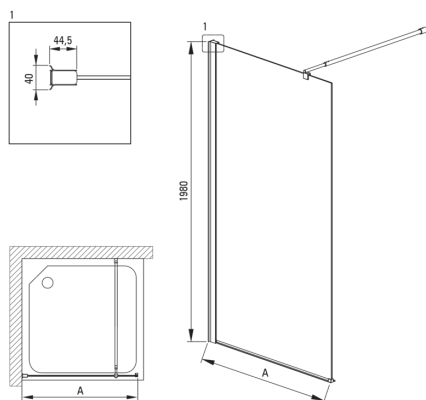

## Parete doccia / walk-in, Sistema Kerria Plus

Codice prodotto: KTS\_083P

EAN: 5907650821304

Colore: cromo

Garanzia [anni]: 2

### Cabine

Larghezza [mm]	300
Altezza [mm]	2000
Spessore del vetro [mm]	6
Finitura in vetro	trasparente
Rivestimento attivo	Sì

Model	Size [mm]	A [mm]
KTS_X83P	300x1980	250-270
KTS_X84P	400x1980	350-370
KTS_X85P	500x1980	450-470
KTS_X86P	600x1980	550-570
KTS_X37P	700x1980	650-670
KTS_X38P	800x1980	750-770
KTS_X39P	900x1980	850-870
KTS_X30P	1000x1980	950-970
KTS_X31P	1100x1980	1050-1070
KTS_X32P	1200x1980	1150-1170
KTS_X34P	1400x1980	1350-1370