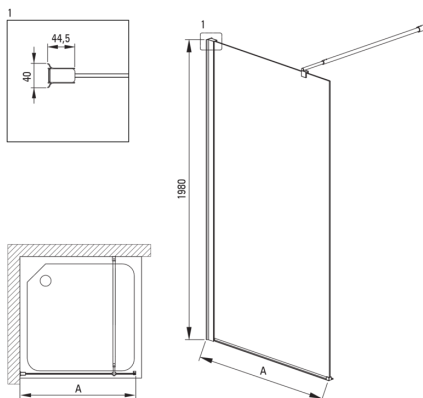

KERRIA PLUS

Shower wall / walk-in, Kerria Plus system

Product code: KTS_083P

EAN: 5907650821304

Color: chrome

Warranty [years]: 2

Showe cabin

| | |
|----------------------|-------------|
| Width [mm] | 300 |
| Height [mm] | 2000 |
| Glass thickness [mm] | 6 |
| Glass finish | transparent |
| Active cover | Yes |

Features:

- Safe and durable tempered glass
- Active Cover coating
- Dedicated to Active Cover surfaces
- TOTALWHITE transparent glass
- Covering of assembly elements
- Possibility to install the cabin without a shower tray, directly on the tiles
- Dedicated cleaning agent, safe for cleaned surfaces
- The profile system makes it possible to reduce the curvature of the walls
- Hydrophobic Active-Cover coating that makes it easier for water to run off the glass
- Profiles leveling the curvature of the walls
- The railings give the structure rigidity
- Resistance to impacts, chemicals and stains in accordance with PN-EN 14428+A1:2008 norm, confirmed by tests of the Institute of Ceramics and Building Materials

| Model | Size [mm] | A [mm] |
|----------|-----------|-----------|
| KTS_X83P | 300x1980 | 250-270 |
| KTS_X84P | 400x1980 | 350-370 |
| KTS_X85P | 500x1980 | 450-470 |
| KTS_X86P | 600x1980 | 550-570 |
| KTS_X37P | 700x1980 | 650-670 |
| KTS_X38P | 800x1980 | 750-770 |
| KTS_X39P | 900x1980 | 850-870 |
| KTS_X30P | 1000x1980 | 950-970 |
| KTS_X31P | 1100x1980 | 1050-1070 |
| KTS_X32P | 1200x1980 | 1150-1170 |
| KTS_X34P | 1400x1980 | 1350-1370 |