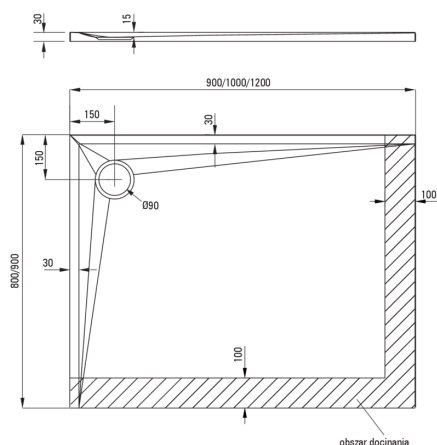

Features:

- Durable acrylic material that maintains its shine and color
- For installation at floor level, directly on the screed or supported by construction material
- SOLID PLUS technology: composite filling guaranteeing full stability, effective insulation and increased soundproofing. Shower tray can be cut to fit any bathroom
- Possibility of cutting the Kerria Plus shower tray
- Dedicated cleaning agent, safe for cleaned surfaces
- Only the best materials, the quality of which has been confirmed by laboratory tests