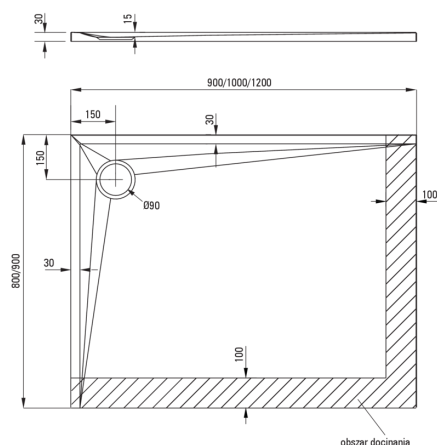

Features:

- Durable acrylic material that maintains its shine and color
- For installation at floor level, directly on the screed or supported by construction material
- SOLID PLUS technology: composite filling guaranteeing full stability, effective insulation and increased soundproofing. Shower tray can be cut to fit any bathroom
- Possibility of cutting the Kerria Plus shower tray
- Attention: waste trap NHC_029C can be used with the shower tray
- Dedicated cleaning agent, safe for cleaned surfaces
- Only the best materials, the quality of which has been confirmed by laboratory tests