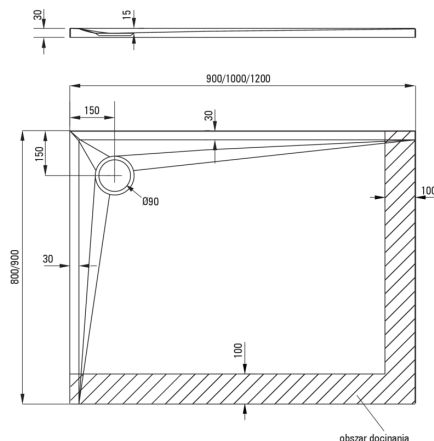

Features:

- Durable acrylic material that maintains its shine and color
- For installation at floor level, directly on the screed or supported by construction material
- SOLID PLUS technology: composite filling guaranteeing full stability, effective insulation and increased soundproofing. Shower tray can be cut to fit any bathroom
- Possibility of cutting the Kerria Plus shower tray
- Attention: waste trap NHC_029C can be used with the shower tray
- Dedicated cleaning agent, safe for cleaned surfaces
- Only the best materials, the quality of which has been confirmed by laboratory tests