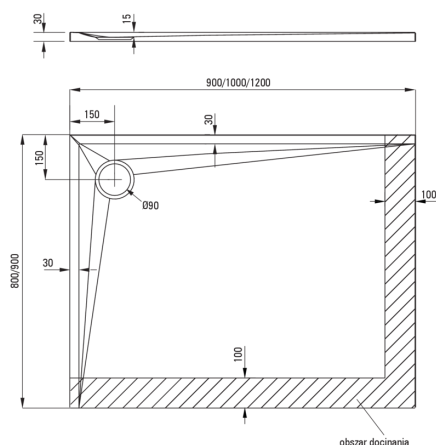

KERRIA PLUS

Acrylic shower tray, rectangular

Product code: KTS_044B

EAN: 5907650809890

Color: white

Warranty [years]: 5

Shower tray

Material	acrylic
Shape	rectangular
Width [mm]	800
Length [mm]	1200
Height [mm]	30

Features:

- Durable acrylic material that maintains its shine and color
- For installation at floor level, directly on the screed or supported by construction material
- SOLID PLUS technology: composite filling guaranteeing full stability, effective insulation and increased soundproofing. Shower tray can be cut to fit any bathroom
- Possibility of cutting the Kerria Plus shower tray
- Attention: waste trap NHC_029C can be used with the shower tray
- Dedicated cleaning agent, safe for cleaned surfaces
- Only the best materials, the quality of which has been confirmed by laboratory tests