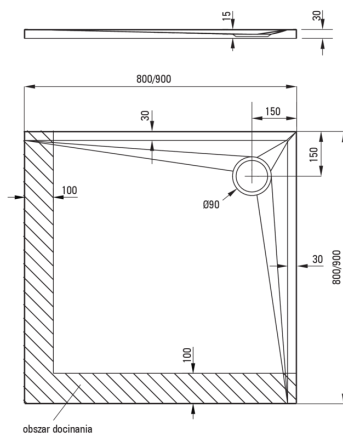

KERRIA PLUS

Acrylic shower tray, square

Product code: KTS_042B

EAN: 5907650809685

Color: white

Warranty [years]: 5

Shower tray

Material	acrylic
Shape	square
Width [mm]	800
Length [mm]	800
Height [mm]	30

Features:

- Durable acrylic material that maintains its shine and color
- For installation at floor level, directly on the screed or supported by construction material
- SOLID PLUS technology: composite filling guaranteeing full stability, effective insulation and increased soundproofing. Shower tray can be cut to fit any bathroom
- Possibility of cutting the Kerria Plus shower tray
- Attention: waste trap NHC_029C can be used with the shower tray
- Dedicated cleaning agent, safe for cleaned surfaces
- Only the best materials, the quality of which has been confirmed by laboratory tests