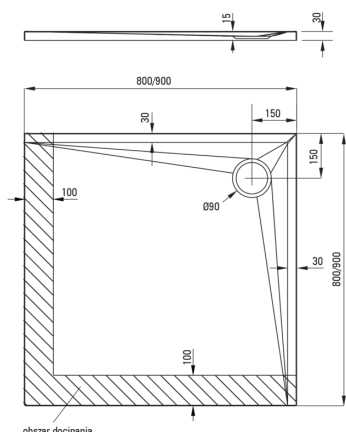

Features:

- Durable acrylic material that maintains its shine and color
- SOLID PLUS technology: composite filling guaranteeing full stability, effective insulation and increased soundproofing. Shower tray can be cut to fit any bathroom
- Possibility of cutting the Kerria Plus shower tray
- Attention: waste trap NHC_029C can be used with the shower tray
- Dedicated cleaning agent, safe for cleaned surfaces
- Only the best materials, the quality of which has been confirmed by laboratory tests