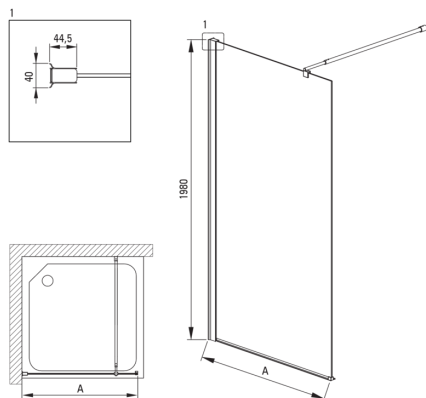

KERRIA PLUS

Parete doccia / walk-in, Sistema Kerria Plus

Codice prodotto: KTS_039P

EAN: 5908212087411

Colore: cromo

Garanzia [anni]: 2

Cabine

Larghezza [mm]	900
Altezza [mm]	2000
Spessore del vetro [mm]	6
Finitura in vetro	trasparente
Rivestimento attivo	Sì

Model	Size [mm]	A [mm]
KTS_X83P	300x1980	250-270
KTS_X84P	400x1980	350-370
KTS_X85P	500x1980	450-470
KTS_X86P	600x1980	550-570
KTS_X37P	700x1980	650-670
KTS_X38P	800x1980	750-770
KTS_X39P	900x1980	850-870
KTS_X30P	1000x1980	950-970
KTS_X31P	1100x1980	1050-1070
KTS_X32P	1200x1980	1150-1170
KTS_X34P	1400x1980	1350-1370