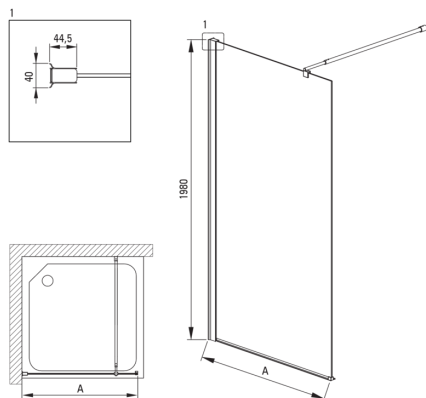

### Cabine

Lățime [mm]	800
Înălțime [mm]	2000
Grosime sticlă [mm]	6
Finisaj sticlă	transparent
Active cover	Da

Model	Size [mm]	A [mm]
KTS_X83P	300x1980	250-270
KTS_X84P	400x1980	350-370
KTS_X85P	500x1980	450-470
KTS_X86P	600x1980	550-570
KTS_X37P	700x1980	650-670
KTS_X38P	800x1980	750-770
KTS_X39P	900x1980	850-870
KTS_X30P	1000x1980	950-970
KTS_X31P	1100x1980	1050-1070
KTS_X32P	1200x1980	1150-1170
KTS_X34P	1400x1980	1350-1370