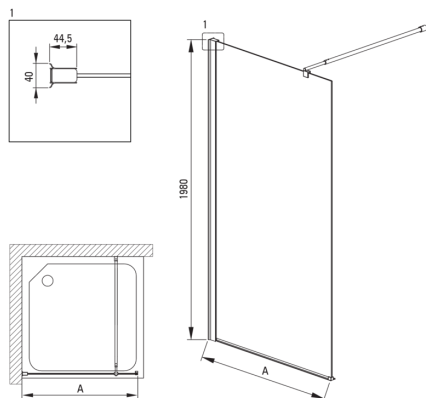

### Kabina

|                                |               |
|--------------------------------|---------------|
| Szerokość [mm]                 | 800           |
| Wysokość [mm]                  | 2000          |
| Grubość szkła hartowanego [mm] | 6             |
| Wykończenie szkła              | transparentne |
| Powłoka Active Cover           | Tak           |

| Model    | Size [mm] | A [mm]    |
|----------|-----------|-----------|
| KTS_X83P | 300x1980  | 250-270   |
| KTS_X84P | 400x1980  | 350-370   |
| KTS_X85P | 500x1980  | 450-470   |
| KTS_X86P | 600x1980  | 550-570   |
| KTS_X37P | 700x1980  | 650-670   |
| KTS_X38P | 800x1980  | 750-770   |
| KTS_X39P | 900x1980  | 850-870   |
| KTS_X30P | 1000x1980 | 950-970   |
| KTS_X31P | 1100x1980 | 1050-1070 |
| KTS_X32P | 1200x1980 | 1150-1170 |
| KTS_X34P | 1400x1980 | 1350-1370 |