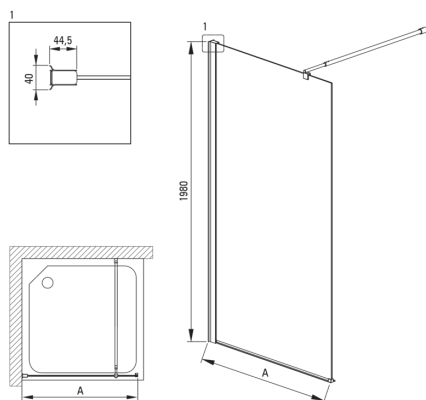

KERRIA PLUS

Shower wall / walk-in, Kerria Plus system

Product code: KTS_034P

EAN: 5907650821359

Color: chrome

Warranty [years]: 2

Showe cabin

Width [mm]	1400
Height [mm]	2000
Glass thickness [mm]	6
Glass finish	transparent
Active cover	Yes

Features:

- Safe and durable tempered glass
- TOTALWHITE transparent glass
- Possibility to install the cabin without a shower tray, directly on the tiles
- Active Cover coating
- Covering of assembly elements
- Dedicated cleaning agent, safe for cleaned surfaces
- The profile system makes it possible to reduce the curvature of the walls
- Hydrophobic Active-Cover coating that makes it easier for water to run off the glass
- Dedicated to Active Cover surfaces
- Only the best materials, the quality of which has been confirmed by laboratory tests
- Profiles leveling the curvature of the walls
- The railings give the structure rigidity
- Resistance to impacts, chemicals and stains in accordance with PN-EN 14428+A1:2008 norm, confirmed by tests of the Institute of Ceramics and Building Materials

Model	Size [mm]	A [mm]
KTS_X83P	300x1980	250-270
KTS_X84P	400x1980	350-370
KTS_X85P	500x1980	450-470
KTS_X86P	600x1980	550-570
KTS_X37P	700x1980	650-670
KTS_X38P	800x1980	750-770
KTS_X39P	900x1980	850-870
KTS_X30P	1000x1980	950-970
KTS_X31P	1100x1980	1050-1070
KTS_X32P	1200x1980	1150-1170
KTS_X34P	1400x1980	1350-1370