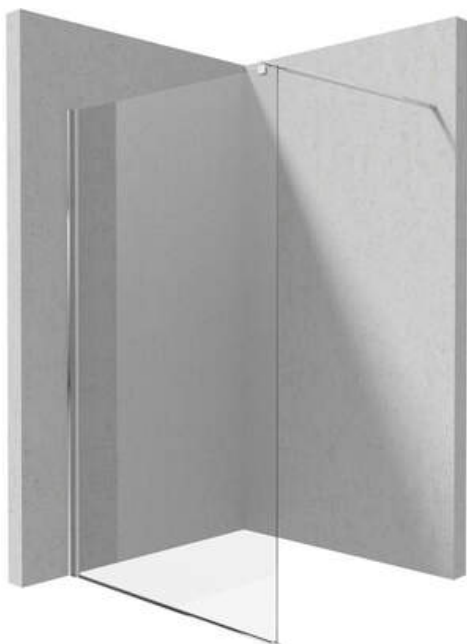

KERRIA PLUS

Shower wall / walk-in, Kerria Plus system

Product code: KTS_034P

EAN: 5907650821359

Color: chrome

Warranty [years]: 2

Showe cabin

Width [mm]	1400
Height [mm]	2000
Glass thickness [mm]	6
Glass finish	transparent
Active cover	Yes

Features:

- Safe and durable tempered glass
- TOTALWHITE transparent glass
- Possibility to install the cabin without a shower tray, directly on the tiles
- Active Cover coating
- Covering of assembly elements
- Dedicated cleaning agent, safe for cleaned surfaces
- The profile system makes it possible to reduce the curvature of the walls
- Hydrophobic Active-Cover coating that makes it easier for water to run off the glass
- Dedicated to Active Cover surfaces
- Only the best materials, the quality of which has been confirmed by laboratory tests
- Profiles leveling the curvature of the walls
- The railings give the structure rigidity
- Resistance to impacts, chemicals and stains in accordance with PN-EN 14428+A1:2008 norm, confirmed by tests of the Institute of Ceramics and Building Materials

Model	Size [mm]	A [mm]
KTS_X83P	300x1980	250-270
KTS_X84P	400x1980	350-370
KTS_X85P	500x1980	450-470
KTS_X86P	600x1980	550-570
KTS_X37P	700x1980	650-670
KTS_X38P	800x1980	750-770
KTS_X39P	900x1980	850-870
KTS_X30P	1000x1980	950-970
KTS_X31P	1100x1980	1050-1070
KTS_X32P	1200x1980	1150-1170
KTS_X34P	1400x1980	1350-1370