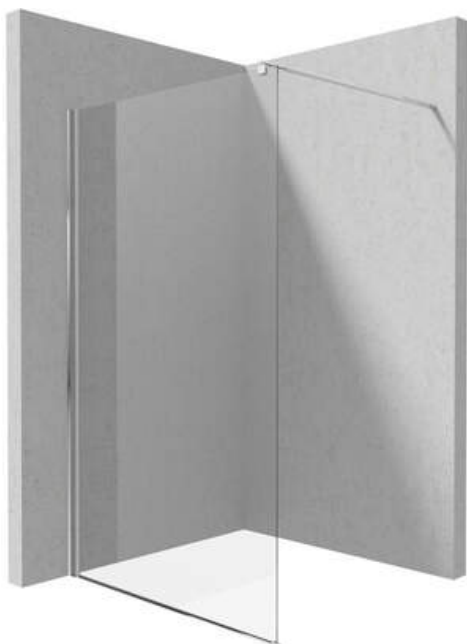

KERRIA PLUS

Shower wall / walk-in, Kerria Plus system

Product code: KTS_032P

EAN: 5907650810575

Color: chrome

Warranty [years]: 2

Showe cabin

Width [mm]	1200
Height [mm]	2000
Glass thickness [mm]	6
Glass finish	transparent
Active cover	Yes

Features:

- Only the best materials, the quality of which has been confirmed by laboratory tests
- Possibility to install the cabin without a shower tray, directly on the tiles
- Hydrophobic Active-Cover coating that makes it easier for water to run off the glass
- Covering of assembly elements
- Modern handles with glass protection
- TOTALWHITE transparent glass
- Profiles leveling the curvature of the walls
- The railings give the structure rigidity
- Dedicated cleaning agent, safe for cleaned surfaces
- Dedicated to Active Cover surfaces
- Safe and durable tempered glass
- Resistance to impacts, chemicals and stains in accordance with PN-EN 14428+A1:2008 norm, confirmed by tests of the Institute of Ceramics and Building Materials

Model	Size [mm]	A [mm]
KTS_X83P	300x1980	250-270
KTS_X84P	400x1980	350-370
KTS_X85P	500x1980	450-470
KTS_X86P	600x1980	550-570
KTS_X37P	700x1980	650-670
KTS_X38P	800x1980	750-770
KTS_X39P	900x1980	850-870
KTS_X30P	1000x1980	950-970
KTS_X31P	1100x1980	1050-1070
KTS_X32P	1200x1980	1150-1170
KTS_X34P	1400x1980	1350-1370