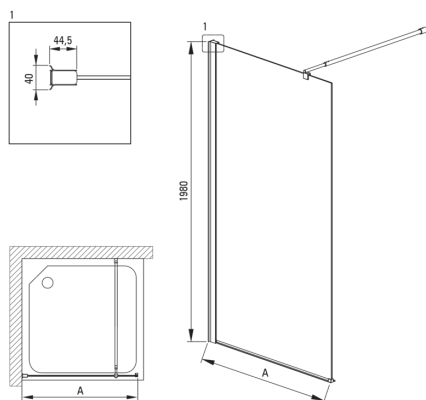

### Cabañas

Ancho [mm]	1100
Altura [mm]	2000
Grosor de vidrio [mm]	6
Acabado de vidrio	transparente
Tapa activa	Sí

Model	Size [mm]	A [mm]
KTS_XB3P	300x1980	250-270
KTS_XB4P	400x1980	350-370
KTS_XB5P	500x1980	450-470
KTS_XB6P	600x1980	550-570
KTS_X37P	700x1980	650-670
KTS_X38P	800x1980	750-770
KTS_X39P	900x1980	850-870
KTS_X30P	1000x1980	950-970
KTS_X31P	1100x1980	1050-1070
KTS_X32P	1200x1980	1150-1170
KTS_X34P	1400x1980	1350-1370