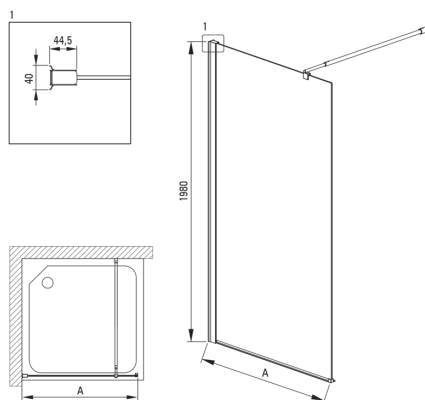

KERRIA PLUS

Shower wall / walk-in, Kerria Plus system

Product code: KTS_031P

EAN: 5907650810544

Color: chrome

Warranty [years]: 2

Showe cabin

| | |
|----------------------|-------------|
| Width [mm] | 1100 |
| Height [mm] | 2000 |
| Glass thickness [mm] | 6 |
| Glass finish | transparent |
| Active cover | Yes |

Features:

- Only the best materials, the quality of which has been confirmed by laboratory tests
- Possibility to install the cabin without a shower tray, directly on the tiles
- Hydrophobic Active-Cover coating that makes it easier for water to run off the glass
- Covering of assembly elements
- Modern handles with glass protection
- TOTALWHITE transparent glass
- Profiles leveling the curvature of the walls
- The railings give the structure rigidity
- Dedicated cleaning agent, safe for cleaned surfaces
- Dedicated to Active Cover surfaces
- Safe and durable tempered glass
- Resistance to impacts, chemicals and stains in accordance with PN-EN 14428+A1:2008 norm, confirmed by tests of the Institute of Ceramics and Building Materials

| Model | Size [mm] | A [mm] |
|----------|-----------|-----------|
| KTS_X83P | 300x1980 | 250-270 |
| KTS_X84P | 400x1980 | 350-370 |
| KTS_X85P | 500x1980 | 450-470 |
| KTS_X86P | 600x1980 | 550-570 |
| KTS_X37P | 700x1980 | 650-670 |
| KTS_X38P | 800x1980 | 750-770 |
| KTS_X39P | 900x1980 | 850-870 |
| KTS_X30P | 1000x1980 | 950-970 |
| KTS_X31P | 1100x1980 | 1050-1070 |
| KTS_X32P | 1200x1980 | 1150-1170 |
| KTS_X34P | 1400x1980 | 1350-1370 |