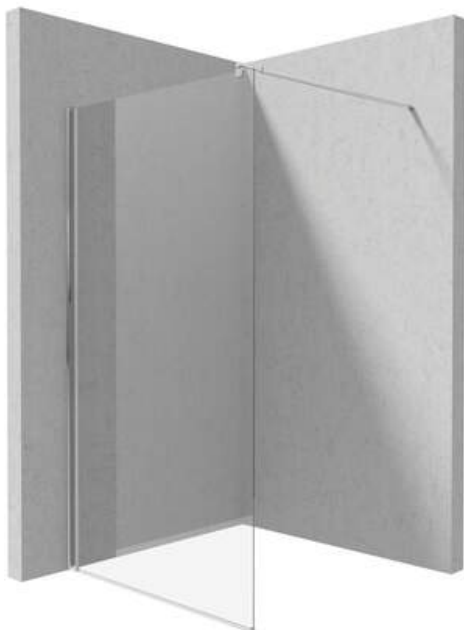

KERRIA PLUS

Shower wall / walk-in, Kerria Plus system

Product code: KTS_031P

EAN: 5907650810544

Color: chrome

Warranty [years]: 2

Showe cabin

| | |
|----------------------|-------------|
| Width [mm] | 1100 |
| Height [mm] | 2000 |
| Glass thickness [mm] | 6 |
| Glass finish | transparent |
| Active cover | Yes |

Features:

- Only the best materials, the quality of which has been confirmed by laboratory tests
- Possibility to install the cabin without a shower tray, directly on the tiles
- Hydrophobic Active-Cover coating that makes it easier for water to run off the glass
- Covering of assembly elements
- Modern handles with glass protection
- TOTALWHITE transparent glass
- Profiles leveling the curvature of the walls
- The railings give the structure rigidity
- Dedicated cleaning agent, safe for cleaned surfaces
- Dedicated to Active Cover surfaces
- Safe and durable tempered glass
- Resistance to impacts, chemicals and stains in accordance with PN-EN 14428+A1:2008 norm, confirmed by tests of the Institute of Ceramics and Building Materials

| Model | Size [mm] | A [mm] |
|----------|-----------|-----------|
| KTS_X83P | 300x1980 | 250-270 |
| KTS_X84P | 400x1980 | 350-370 |
| KTS_X85P | 500x1980 | 450-470 |
| KTS_X86P | 600x1980 | 550-570 |
| KTS_X37P | 700x1980 | 650-670 |
| KTS_X38P | 800x1980 | 750-770 |
| KTS_X39P | 900x1980 | 850-870 |
| KTS_X30P | 1000x1980 | 950-970 |
| KTS_X31P | 1100x1980 | 1050-1070 |
| KTS_X32P | 1200x1980 | 1150-1170 |
| KTS_X34P | 1400x1980 | 1350-1370 |