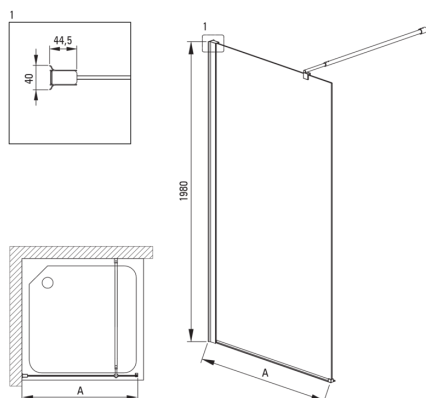

### Cabine

Lățime [mm]	1000
Înălțime [mm]	2000
Grosime sticlă [mm]	6
Finisaj sticlă	transparent
Active cover	Da

Model	Size [mm]	A [mm]
KTS_XB3P	300x1980	250-270
KTS_XB4P	400x1980	350-370
KTS_XB5P	500x1980	450-470
KTS_XB6P	600x1980	550-570
KTS_X37P	700x1980	650-670
KTS_X38P	800x1980	750-770
KTS_X39P	900x1980	850-870
KTS_X30P	1000x1980	950-970
KTS_X31P	1100x1980	1050-1070
KTS_X32P	1200x1980	1150-1170
KTS_X34P	1400x1980	1350-1370