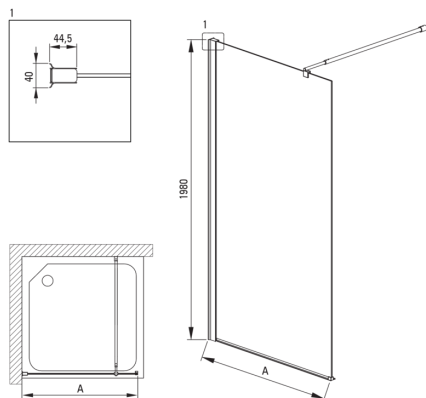

## Parete doccia / walk-in, Sistema Kerria Plus

Codice prodotto: KTS\_030P

EAN: 5908212087428

Colore: cromo

Garanzia [anni]: 2

### Cabine

|                         |             |
|-------------------------|-------------|
| Larghezza [mm]          | 1000        |
| Altezza [mm]            | 2000        |
| Spessore del vetro [mm] | 6           |
| Finitura in vetro       | trasparente |
| Rivestimento attivo     | Sì          |

| Model    | Size [mm] | A [mm]    |
|----------|-----------|-----------|
| KTS_X83P | 300x1980  | 250-270   |
| KTS_X84P | 400x1980  | 350-370   |
| KTS_X85P | 500x1980  | 450-470   |
| KTS_X86P | 600x1980  | 550-570   |
| KTS_X37P | 700x1980  | 650-670   |
| KTS_X38P | 800x1980  | 750-770   |
| KTS_X39P | 900x1980  | 850-870   |
| KTS_X30P | 1000x1980 | 950-970   |
| KTS_X31P | 1100x1980 | 1050-1070 |
| KTS_X32P | 1200x1980 | 1150-1170 |
| KTS_X34P | 1400x1980 | 1350-1370 |