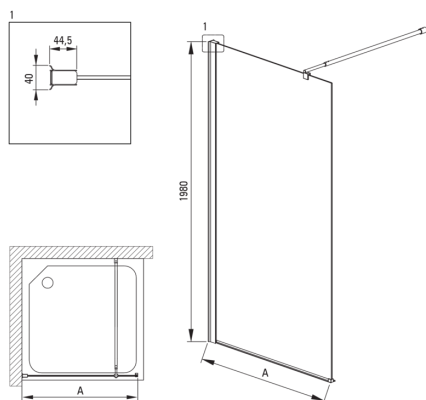

KERRIA PLUS

Shower wall / walk-in, Kerria Plus system

Product code: KTS_030P

EAN: 5908212087428

Color: chrome

Warranty [years]: 2

Showe cabin

Width [mm]	1000
Height [mm]	2000
Glass thickness [mm]	6
Glass finish	transparent
Active cover	Yes

Features:

- Only the best materials, the quality of which has been confirmed by laboratory tests
- Possibility to install the cabin without a shower tray, directly on the tiles
- Hydrophobic Active-Cover coating that makes it easier for water to run off the glass
- Covering of assembly elements
- Modern handles with glass protection
- TOTALWHITE transparent glass
- Profiles leveling the curvature of the walls
- The railings give the structure rigidity
- Safe and durable tempered glass
- Dedicated cleaning agent, safe for cleaned surfaces
- Dedicated to Active Cover surfaces
- Resistance to impacts, chemicals and stains in accordance with PN-EN 14428+A1:2008 norm, confirmed by tests of the Institute of Ceramics and Building Materials

Model	Size [mm]	A [mm]
KTS_X83P	300x1980	250-270
KTS_X84P	400x1980	350-370
KTS_X85P	500x1980	450-470
KTS_X86P	600x1980	550-570
KTS_X37P	700x1980	650-670
KTS_X38P	800x1980	750-770
KTS_X39P	900x1980	850-870
KTS_X30P	1000x1980	950-970
KTS_X31P	1100x1980	1050-1070
KTS_X32P	1200x1980	1150-1170
KTS_X34P	1400x1980	1350-1370