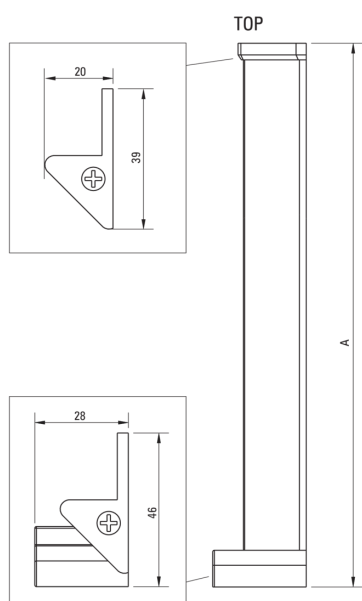

KERRIA PLUS

Profile for recessed door, Kerria Plus system

Product code: KTS_000X

EAN: 5908212087657

Color: chrome

Warranty [years]: 2

Shower door

Height [mm]

2000

Features:

- Dedicated cleaning agent, safe for cleaned surfaces
- Only the best materials, the quality of which has been confirmed by laboratory tests

Model	Size	A (mm)
KTS000X	1980	1983