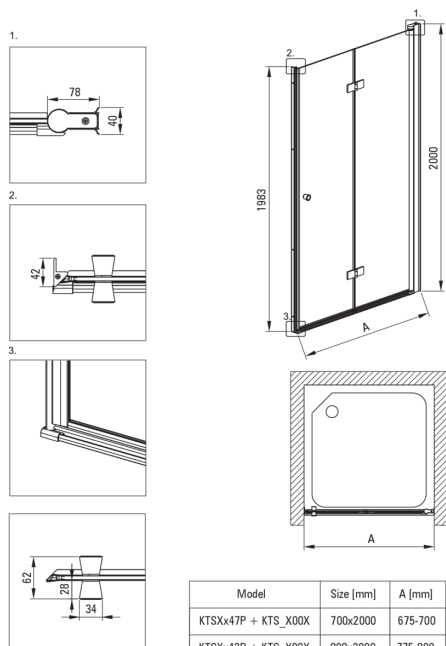

KERRIA PLUS

Shower doors, Kerria Plus system

Product code: KTSXN43P

EAN: 5908212087633

Color: nero

Warranty [years]: 2

Shower door

Width [mm]	1000
Height [mm]	2000
Glass thickness [mm]	6
Glass finish	transparent
installation	to be completed with KTS doors, to be completed with KTS walk-in
Active cover	Yes

Features:

- Important! For recessed installation, be sure to buy the appropriate KTS_N00X or KTS_000X profile
- Only the best materials, the quality of which has been confirmed by laboratory tests
- Safe and durable tempered glass
- Reversible door that allows the cabin to be mounted on the right or left side
- Possibility to install the cabin without a shower tray, directly on the tiles
- Hydrophobic Active-Cover coating that makes it easier for water to run off the glass
- Covering of assembly elements
- Precise door closing through lifting hinges
- Modern handles with glass protection
- TOTALWHITE transparent glass
- Dedicated cleaning agent, safe for cleaned surfaces
- Profiles leveling the curvature of the walls
- Resistance to impacts, chemicals and stains in accordance with PN-EN 14428+A1:2008 norm, confirmed by tests of the Institute of Ceramics and Building Materials
- Dedicated to Active Cover surfaces
- Hinges in the plane of the glass

Model	Size [mm]	A [mm]
KTSXx47P + KTS_X00X	700x2000	675-700
KTSXx42P + KTS_X00X	800x2000	775-800
KTSXx41P + KTS_X00X	900x2000	875-900
KTSXx43P + KTS_X00X	1000x2000	975-1000