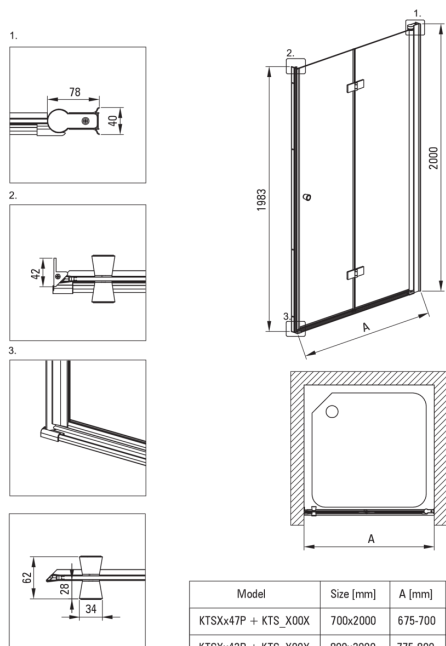

KERRIA PLUS

Shower doors, Kerria Plus system

Product code: KTSXN42P

EAN: 5908212087626

Color: nero

Warranty [years]: 2

Shower door

Width [mm]	800
Height [mm]	2000
Glass thickness [mm]	6
Glass finish	transparent
installation	to be completed with KTS doors, to be completed with KTS walk-in
Active cover	Yes

Showe cabin

Features:

- Important! For recessed installation, be sure to buy the appropriate KTS_N00X or KTS_000X profile
- Only the best materials, the quality of which has been confirmed by laboratory tests
- Safe and durable tempered glass
- Reversible door that allows the cabin to be mounted on the right or left side
- Possibility to install the cabin without a shower tray, directly on the tiles
- Hydrophobic Active-Cover coating that makes it easier for water to run off the glass
- Covering of assembly elements
- Precise door closing through lifting hinges
- Modern handles with glass protection
- TOTALWHITE transparent glass
- Profiles leveling the curvature of the walls
- Hinges in the plane of the glass
- Dedicated cleaning agent, safe for cleaned surfaces
- Resistance to impacts, chemicals and stains in accordance with PN-EN 14428+A1:2008 norm, confirmed by tests of the Institute of Ceramics and Building Materials
- Dedicated to Active Cover surfaces

Model	Size [mm]	A [mm]
KTSXx47P + KTS_X00X	700x2000	675-700
KTSXx42P + KTS_X00X	800x2000	775-800
KTSXx41P + KTS_X00X	900x2000	875-900
KTSXx43P + KTS_X00X	1000x2000	975-1000