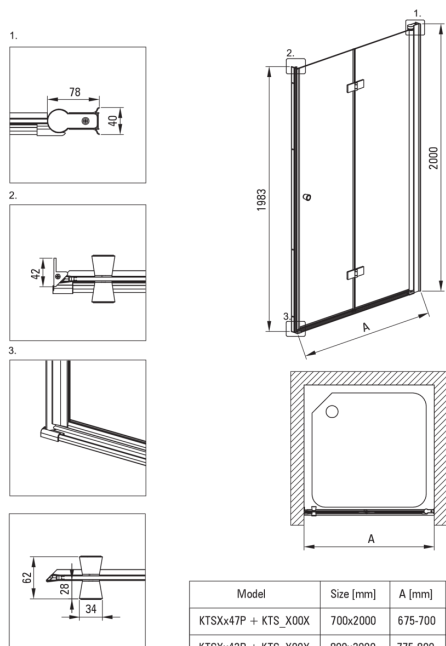

KERRIA PLUS

Shower doors, Kerria Plus system

Product code: KTSXN42P

EAN: 5908212087626

Color: nero

Warranty [years]: 2

Shower door

| | |
|----------------------|--|
| Width [mm] | 800 |
| Height [mm] | 2000 |
| Glass thickness [mm] | 6 |
| Glass finish | transparent |
| installation | to be completed with KTS doors, to be completed with KTS walk-in |
| Active cover | Yes |

Showe cabin

Features:

- Important! For recessed installation, be sure to buy the appropriate KTS_N00X or KTS_000X profile
- Only the best materials, the quality of which has been confirmed by laboratory tests
- Safe and durable tempered glass
- Reversible door that allows the cabin to be mounted on the right or left side
- Possibility to install the cabin without a shower tray, directly on the tiles
- Hydrophobic Active-Cover coating that makes it easier for water to run off the glass
- Covering of assembly elements
- Precise door closing through lifting hinges
- Modern handles with glass protection
- TOTALWHITE transparent glass
- Profiles leveling the curvature of the walls
- Hinges in the plane of the glass
- Dedicated cleaning agent, safe for cleaned surfaces
- Resistance to impacts, chemicals and stains in accordance with PN-EN 14428+A1:2008 norm, confirmed by tests of the Institute of Ceramics and Building Materials
- Dedicated to Active Cover surfaces

| Model | Size [mm] | A [mm] |
|---------------------|-----------|----------|
| KTSXx47P + KTS_X00X | 700x2000 | 675-700 |
| KTSXx42P + KTS_X00X | 800x2000 | 775-800 |
| KTSXx41P + KTS_X00X | 900x2000 | 875-900 |
| KTSXx43P + KTS_X00X | 1000x2000 | 975-1000 |