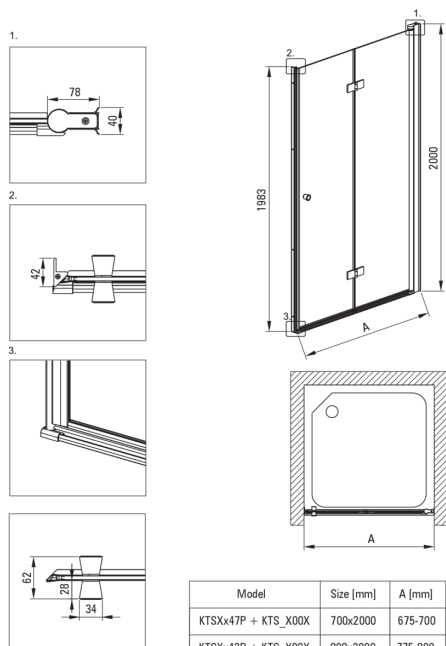

KERRIA PLUS

Shower doors, Kerria Plus system

Product code: KTSXN41P

EAN: 5908212087541

Color: nero

Warranty [years]: 2

Shower door

Width [mm]	900
Height [mm]	2000
Glass thickness [mm]	6
Glass finish	transparent
installation	to be completed with KTS doors, to be completed with KTS walk-in
Active cover	Yes

Features:

- Important! For recessed installation, be sure to buy the appropriate KTS_N00X or KTS_000X profile
- Only the best materials, the quality of which has been confirmed by laboratory tests
- Safe and durable tempered glass
- Reversible door that allows the cabin to be mounted on the right or left side
- Possibility to install the cabin without a shower tray, directly on the tiles
- Hydrophobic Active-Cover coating that makes it easier for water to run off the glass
- Covering of assembly elements
- Precise door closing through lifting hinges
- Modern handles with glass protection
- TOTALWHITE transparent glass
- Profiles leveling the curvature of the walls
- Hinges in the plane of the glass
- Dedicated cleaning agent, safe for cleaned surfaces
- Resistance to impacts, chemicals and stains in accordance with PN-EN 14428+A1:2008 norm, confirmed by tests of the Institute of Ceramics and Building Materials
- Dedicated to Active Cover surfaces

Model	Size [mm]	A [mm]
KTSXx47P + KTS_X00X	700x2000	675-700
KTSXx42P + KTS_X00X	800x2000	775-800
KTSXx41P + KTS_X00X	900x2000	875-900
KTSXx43P + KTS_X00X	1000x2000	975-1000