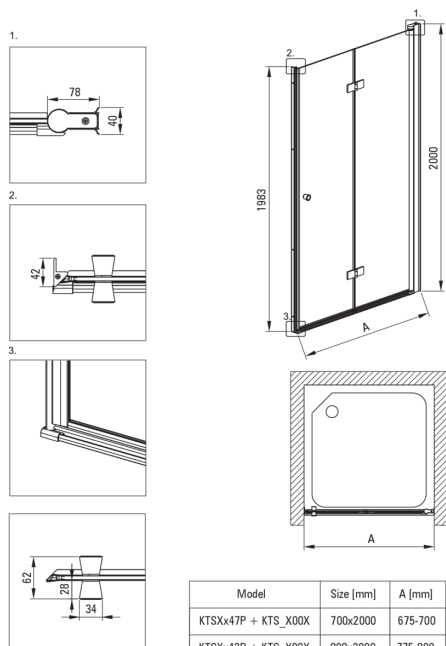

KERRIA PLUS

Shower doors, Kerria Plus system

Product code: KTSXN41P

EAN: 5908212087541

Color: nero

Warranty [years]: 2

Shower door

| | |
|----------------------|--|
| Width [mm] | 900 |
| Height [mm] | 2000 |
| Glass thickness [mm] | 6 |
| Glass finish | transparent |
| installation | to be completed with KTS doors, to be completed with KTS walk-in |
| Active cover | Yes |

Features:

- Important! For recessed installation, be sure to buy the appropriate KTS_N00X or KTS_000X profile
- Only the best materials, the quality of which has been confirmed by laboratory tests
- Safe and durable tempered glass
- Reversible door that allows the cabin to be mounted on the right or left side
- Possibility to install the cabin without a shower tray, directly on the tiles
- Hydrophobic Active-Cover coating that makes it easier for water to run off the glass
- Covering of assembly elements
- Precise door closing through lifting hinges
- Modern handles with glass protection
- TOTALWHITE transparent glass
- Profiles leveling the curvature of the walls
- Hinges in the plane of the glass
- Dedicated cleaning agent, safe for cleaned surfaces
- Resistance to impacts, chemicals and stains in accordance with PN-EN 14428+A1:2008 norm, confirmed by tests of the Institute of Ceramics and Building Materials
- Dedicated to Active Cover surfaces

| Model | Size [mm] | A [mm] |
|---------------------|-----------|----------|
| KTSXx47P + KTS_X00X | 700x2000 | 675-700 |
| KTSXx42P + KTS_X00X | 800x2000 | 775-800 |
| KTSXx41P + KTS_X00X | 900x2000 | 875-900 |
| KTSXx43P + KTS_X00X | 1000x2000 | 975-1000 |