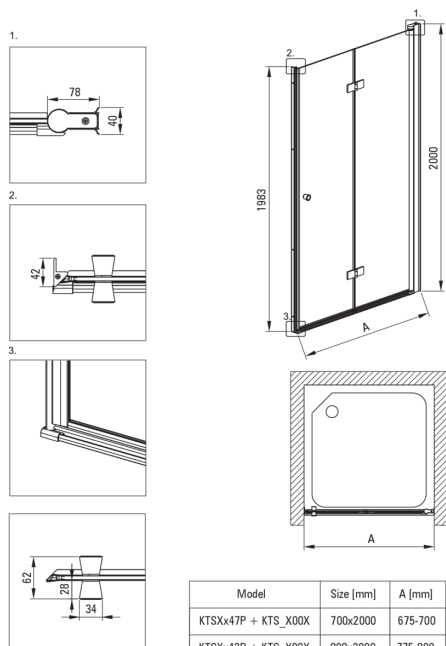

KERRIA PLUS

Shower doors, Kerria Plus system

Product code: KTSX047P

EAN: 5907650810674

Color: chrome

Warranty [years]: 2

Shower door

Width [mm]	700
Height [mm]	2000
Glass thickness [mm]	6
Glass finish	transparent
installation	to be completed with KTS doors, to be completed with KTS walk-in
Active cover	Yes

Features:

- Important! For recessed installation, be sure to buy the appropriate KTS_N00X or KTS_000X profile
- Only the best materials, the quality of which has been confirmed by laboratory tests
- Possibility to install the cabin without a shower tray, directly on the tiles
- Hydrophobic Active-Cover coating that makes it easier for water to run off the glass
- Covering of assembly elements
- Modern handles with glass protection
- TOTALWHITE transparent glass
- Profiles leveling the curvature of the walls
- Hinges in the plane of the glass
- Dedicated cleaning agent, safe for cleaned surfaces
- Reversible door that allows the cabin to be mounted on the right or left side
- Safe and durable tempered glass
- Precise door closing through lifting hinges
- Resistance to impacts, chemicals and stains in accordance with PN-EN 14428+A1:2008 norm, confirmed by tests of the Institute of Ceramics and Building Materials
- Dedicated to Active Cover surfaces

Model	Size [mm]	A [mm]
KTSXx47P + KTS_X00X	700x2000	675-700
KTSXx42P + KTS_X00X	800x2000	775-800
KTSXx41P + KTS_X00X	900x2000	875-900
KTSXx43P + KTS_X00X	1000x2000	975-1000