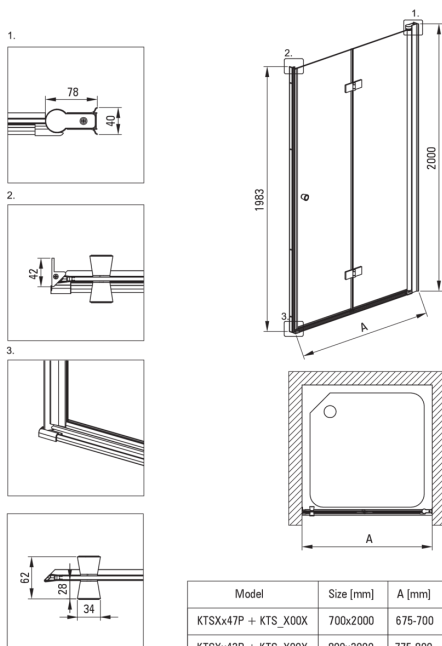

## Shower doors, Kerria Plus system

**Product code:** KTSX047P

**EAN:** 5907650810674

**Color:** chrome

**Warranty [years]:** 2

### Shower door

Width [mm]	700
Height [mm]	2000
Glass thickness [mm]	6
Glass finish	transparent
installation	to be completed with KTS doors, to be completed with KTS walk-in
Active cover	Yes

Model	Size [mm]	A [mm]
KTSXx47P + KTS_X00X	700x2000	675-700
KTSXx42P + KTS_X00X	800x2000	775-800
KTSXx41P + KTS_X00X	900x2000	875-900
KTSXx43P + KTS_X00X	1000x2000	975-1000