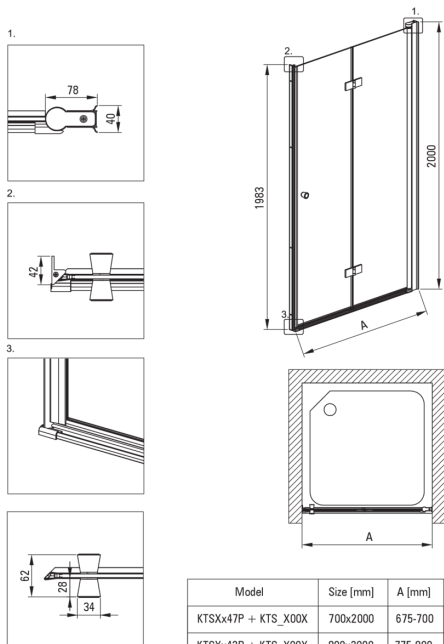

KERRIA PLUS

Shower doors, Kerria Plus system

Product code: KTSX043P

EAN: 5908212087398

Color: chrome

Warranty [years]: 2

Shower door

Width [mm]	1000
Height [mm]	2000
Glass thickness [mm]	6
Glass finish	transparent
installation	to be completed with KTS doors, to be completed with KTS walk-in
Active cover	Yes

Features:

- Only the best materials, the quality of which has been confirmed by laboratory tests
- Important! For recessed installation, be sure to buy the appropriate KTS_N00X or KTS_000X profile
- Safe and durable tempered glass
- Reversible door that allows the cabin to be mounted on the right or left side
- Possibility to install the cabin without a shower tray, directly on the tiles
- Hydrophobic Active-Cover coating that makes it easier for water to run off the glass
- Covering of assembly elements
- Precise door closing through lifting hinges
- Modern handles with glass protection
- TOTALWHITE transparent glass
- Profiles leveling the curvature of the walls
- Hinges in the plane of the glass
- Dedicated cleaning agent, safe for cleaned surfaces
- Resistance to impacts, chemicals and stains in accordance with PN-EN 14428+A1:2008 norm, confirmed by tests of the Institute of Ceramics and Building Materials
- Dedicated to Active Cover surfaces

Model	Size [mm]	A [mm]
KTSXx47P + KTS_X00X	700x2000	675-700
KTSXx42P + KTS_X00X	800x2000	775-800
KTSXx41P + KTS_X00X	900x2000	875-900
KTSXx43P + KTS_X00X	1000x2000	975-1000