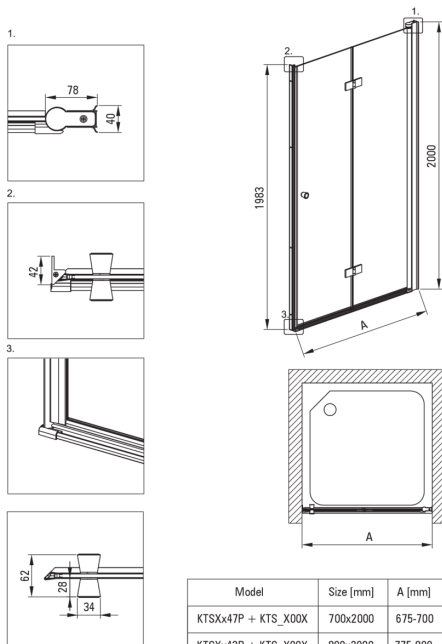

KERRIA PLUS

Shower doors, Kerria Plus system

Product code: KTSX043P

EAN: 5908212087398

Color: chrome

Warranty [years]: 2

Shower door

Width [mm]	1000
Height [mm]	2000
Glass thickness [mm]	6
Glass finish	transparent
installation	to be completed with KTS doors, to be completed with KTS walk-in
Active cover	Yes

Features:

- Only the best materials, the quality of which has been confirmed by laboratory tests
- Important! For recessed installation, be sure to buy the appropriate KTS_N00X or KTS_000X profile
- Safe and durable tempered glass
- Reversible door that allows the cabin to be mounted on the right or left side
- Possibility to install the cabin without a shower tray, directly on the tiles
- Hydrophobic Active-Cover coating that makes it easier for water to run off the glass
- Covering of assembly elements
- Precise door closing through lifting hinges
- Modern handles with glass protection
- TOTALWHITE transparent glass
- Profiles leveling the curvature of the walls
- Hinges in the plane of the glass
- Dedicated cleaning agent, safe for cleaned surfaces
- Resistance to impacts, chemicals and stains in accordance with PN-EN 14428+A1:2008 norm, confirmed by tests of the Institute of Ceramics and Building Materials
- Dedicated to Active Cover surfaces

Model	Size [mm]	A [mm]
KTSXx47P + KTS_X00X	700x2000	675-700
KTSXx42P + KTS_X00X	800x2000	775-800
KTSXx41P + KTS_X00X	900x2000	875-900
KTSXx43P + KTS_X00X	1000x2000	975-1000