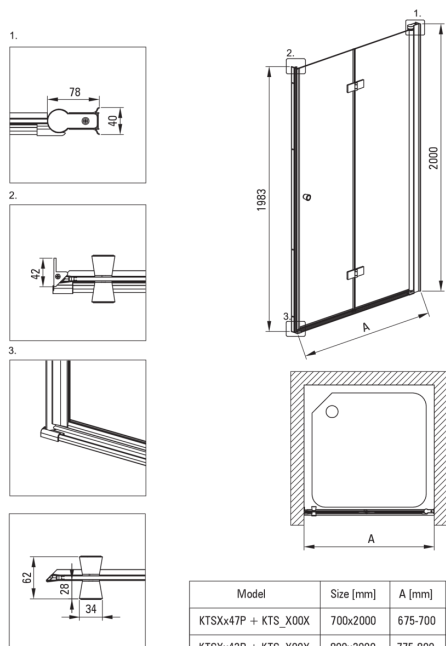

KERRIA PLUS

Shower doors, Kerria Plus system

Product code: KTSX042P

EAN: 5908212087381

Color: chrome

Warranty [years]: 2

Shower door

Width [mm]	800
Height [mm]	2000
Glass thickness [mm]	6
Glass finish	transparent
installation	to be completed with KTS doors, to be completed with KTS walk-in
Active cover	Yes

Features:

- Important! For recessed installation, be sure to buy the appropriate KTS_N00X or KTS_000X profile
- Only the best materials, the quality of which has been confirmed by laboratory tests
- Safe and durable tempered glass
- Reversible door that allows the cabin to be mounted on the right or left side
- Possibility to install the cabin without a shower tray, directly on the tiles
- Hydrophobic Active-Cover coating that makes it easier for water to run off the glass
- Covering of assembly elements
- Precise door closing through lifting hinges
- Modern handles with glass protection
- TOTALWHITE transparent glass
- Profiles leveling the curvature of the walls
- Hinges in the plane of the glass
- Dedicated cleaning agent, safe for cleaned surfaces
- Resistance to impacts, chemicals and stains in accordance with PN-EN 14428+A1:2008 norm, confirmed by tests of the Institute of Ceramics and Building Materials
- Dedicated to Active Cover surfaces

Model	Size [mm]	A [mm]
KTSXx47P + KTS_X00X	700x2000	675-700
KTSXx42P + KTS_X00X	800x2000	775-800
KTSXx41P + KTS_X00X	900x2000	875-900
KTSXx43P + KTS_X00X	1000x2000	975-1000