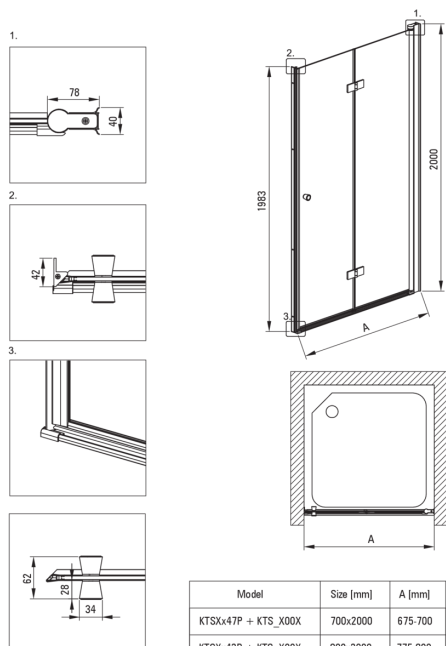

KERRIA PLUS

Shower doors, Kerria Plus system

Product code: KTSX042P

EAN: 5908212087381

Color: chrome

Warranty [years]: 2

Shower door

Width [mm]	800
Height [mm]	2000
Glass thickness [mm]	6
Glass finish	transparent
installation	to be completed with KTS doors, to be completed with KTS walk-in
Active cover	Yes

Features:

- Important! For recessed installation, be sure to buy the appropriate KTS_N00X or KTS_000X profile
- Only the best materials, the quality of which has been confirmed by laboratory tests
- Safe and durable tempered glass
- Reversible door that allows the cabin to be mounted on the right or left side
- Possibility to install the cabin without a shower tray, directly on the tiles
- Hydrophobic Active-Cover coating that makes it easier for water to run off the glass
- Covering of assembly elements
- Precise door closing through lifting hinges
- Modern handles with glass protection
- TOTALWHITE transparent glass
- Profiles leveling the curvature of the walls
- Hinges in the plane of the glass
- Dedicated cleaning agent, safe for cleaned surfaces
- Resistance to impacts, chemicals and stains in accordance with PN-EN 14428+A1:2008 norm, confirmed by tests of the Institute of Ceramics and Building Materials
- Dedicated to Active Cover surfaces

Model	Size [mm]	A [mm]
KTSXx47P + KTS_X00X	700x2000	675-700
KTSXx42P + KTS_X00X	800x2000	775-800
KTSXx41P + KTS_X00X	900x2000	875-900
KTSXx43P + KTS_X00X	1000x2000	975-1000