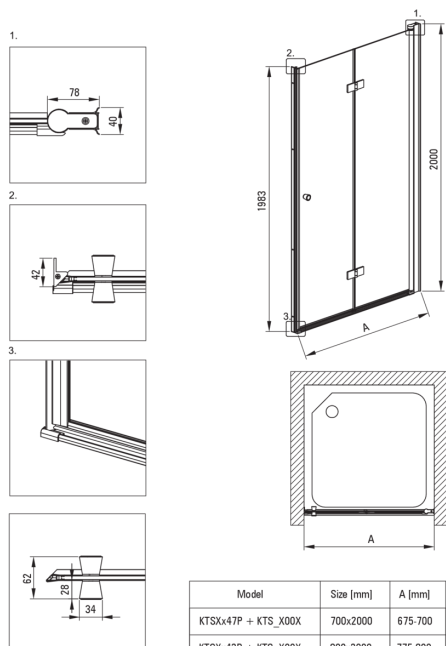

## Shower doors, Kerria Plus system

**Product code:** KTSX041P

**EAN:** 5908212087374

**Color:** chrome

**Warranty [years]:** 2

### Shower door

Width [mm]	900
Height [mm]	2000
Glass thickness [mm]	6
Glass finish	transparent
installation	to be completed with KTS doors, to be completed with KTS walk-in
Active cover	Yes

### Features:

- Important! For recessed installation, be sure to buy the appropriate KTS\_N00X or KTS\_000X profile
- Only the best materials, the quality of which has been confirmed by laboratory tests
- Safe and durable tempered glass
- Reversible door that allows the cabin to be mounted on the right or left side
- Possibility to install the cabin without a shower tray, directly on the tiles
- Hydrophobic Active-Cover coating that makes it easier for water to run off the glass
- Covering of assembly elements
- Precise door closing through lifting hinges
- TOTALWHITE transparent glass
- Profiles leveling the curvature of the walls
- Hinges in the plane of the glass
- Dedicated cleaning agent, safe for cleaned surfaces
- Dedicated to Active Cover surfaces
- Resistance to impacts, chemicals and stains in accordance with PN-EN 14428+A1:2008 norm, confirmed by tests of the Institute of Ceramics and Building Materials

Model	Size [mm]	A [mm]
KTSx47P + KTS_X00X	700x2000	675-700
KTSx42P + KTS_X00X	800x2000	775-800
KTSx41P + KTS_X00X	900x2000	875-900
KTSx43P + KTS_X00X	1000x2000	975-1000