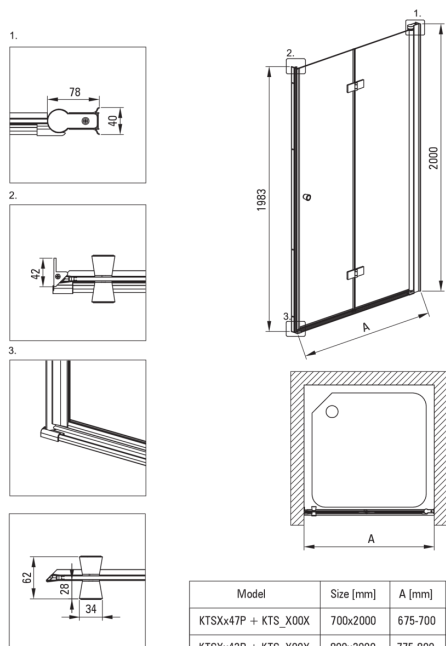

KERRIA PLUS

Shower doors, Kerria Plus system

Product code: KTSX041P

EAN: 5908212087374

Color: chrome

Warranty [years]: 2

Shower door

Width [mm]	900
Height [mm]	2000
Glass thickness [mm]	6
Glass finish	transparent
installation	to be completed with KTS doors, to be completed with KTS walk-in
Active cover	Yes

Features:

- Important! For recessed installation, be sure to buy the appropriate KTS_N00X or KTS_000X profile
- Only the best materials, the quality of which has been confirmed by laboratory tests
- Safe and durable tempered glass
- Reversible door that allows the cabin to be mounted on the right or left side
- Possibility to install the cabin without a shower tray, directly on the tiles
- Hydrophobic Active-Cover coating that makes it easier for water to run off the glass
- Covering of assembly elements
- Precise door closing through lifting hinges
- TOTALWHITE transparent glass
- Profiles leveling the curvature of the walls
- Hinges in the plane of the glass
- Dedicated cleaning agent, safe for cleaned surfaces
- Dedicated to Active Cover surfaces
- Resistance to impacts, chemicals and stains in accordance with PN-EN 14428+A1:2008 norm, confirmed by tests of the Institute of Ceramics and Building Materials

Model	Size [mm]	A [mm]
KTSXx47P + KTS_X00X	700x2000	675-700
KTSXx42P + KTS_X00X	800x2000	775-800
KTSXx41P + KTS_X00X	900x2000	875-900
KTSXx43P + KTS_X00X	1000x2000	975-1000